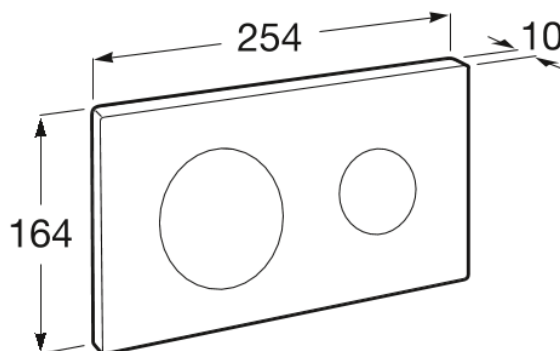

DUPLO ONE

PL10 DUAL (ONE) - Dual flush operating plate for concealed cistern

DIMENSIONS

Length	254 mm
Width	10 mm
Height	164 mm

COLOURS AND FINISHES

RG Rose Gold

FEATURES

Net weight (kg): 0.47

Number of buttons: 2

TECHNICAL DRAWINGS

BOUGHT TOGETHER FREQUENTLY

Duplo WC One Smart -
Built-in structure with
compact dual flush cistern
and flexible inlet pipe for
smart toilets. Ø 90 / Ø 110
elbow

890078020

Duplo WC One
Freestanding - Built-in
structure with compact
freestanding dual flush
cistern for wall-hung WC.
Ø 90 / Ø 110 elbow

890077020

Duplo WC One Compact -
Built-in structure with
compact dual flush cistern
for wall-hung WC. Ø 90 / Ø
110 elbow

890073020

Basic Tank One Compact -
Compact built-in cistern
with dual flush for single
floorstanding WC

890070200

Basic WC One Compact -
Built-in structure with
compact dual flush cistern
for wall-hung WC. Ø 90 / Ø
110 elbow.